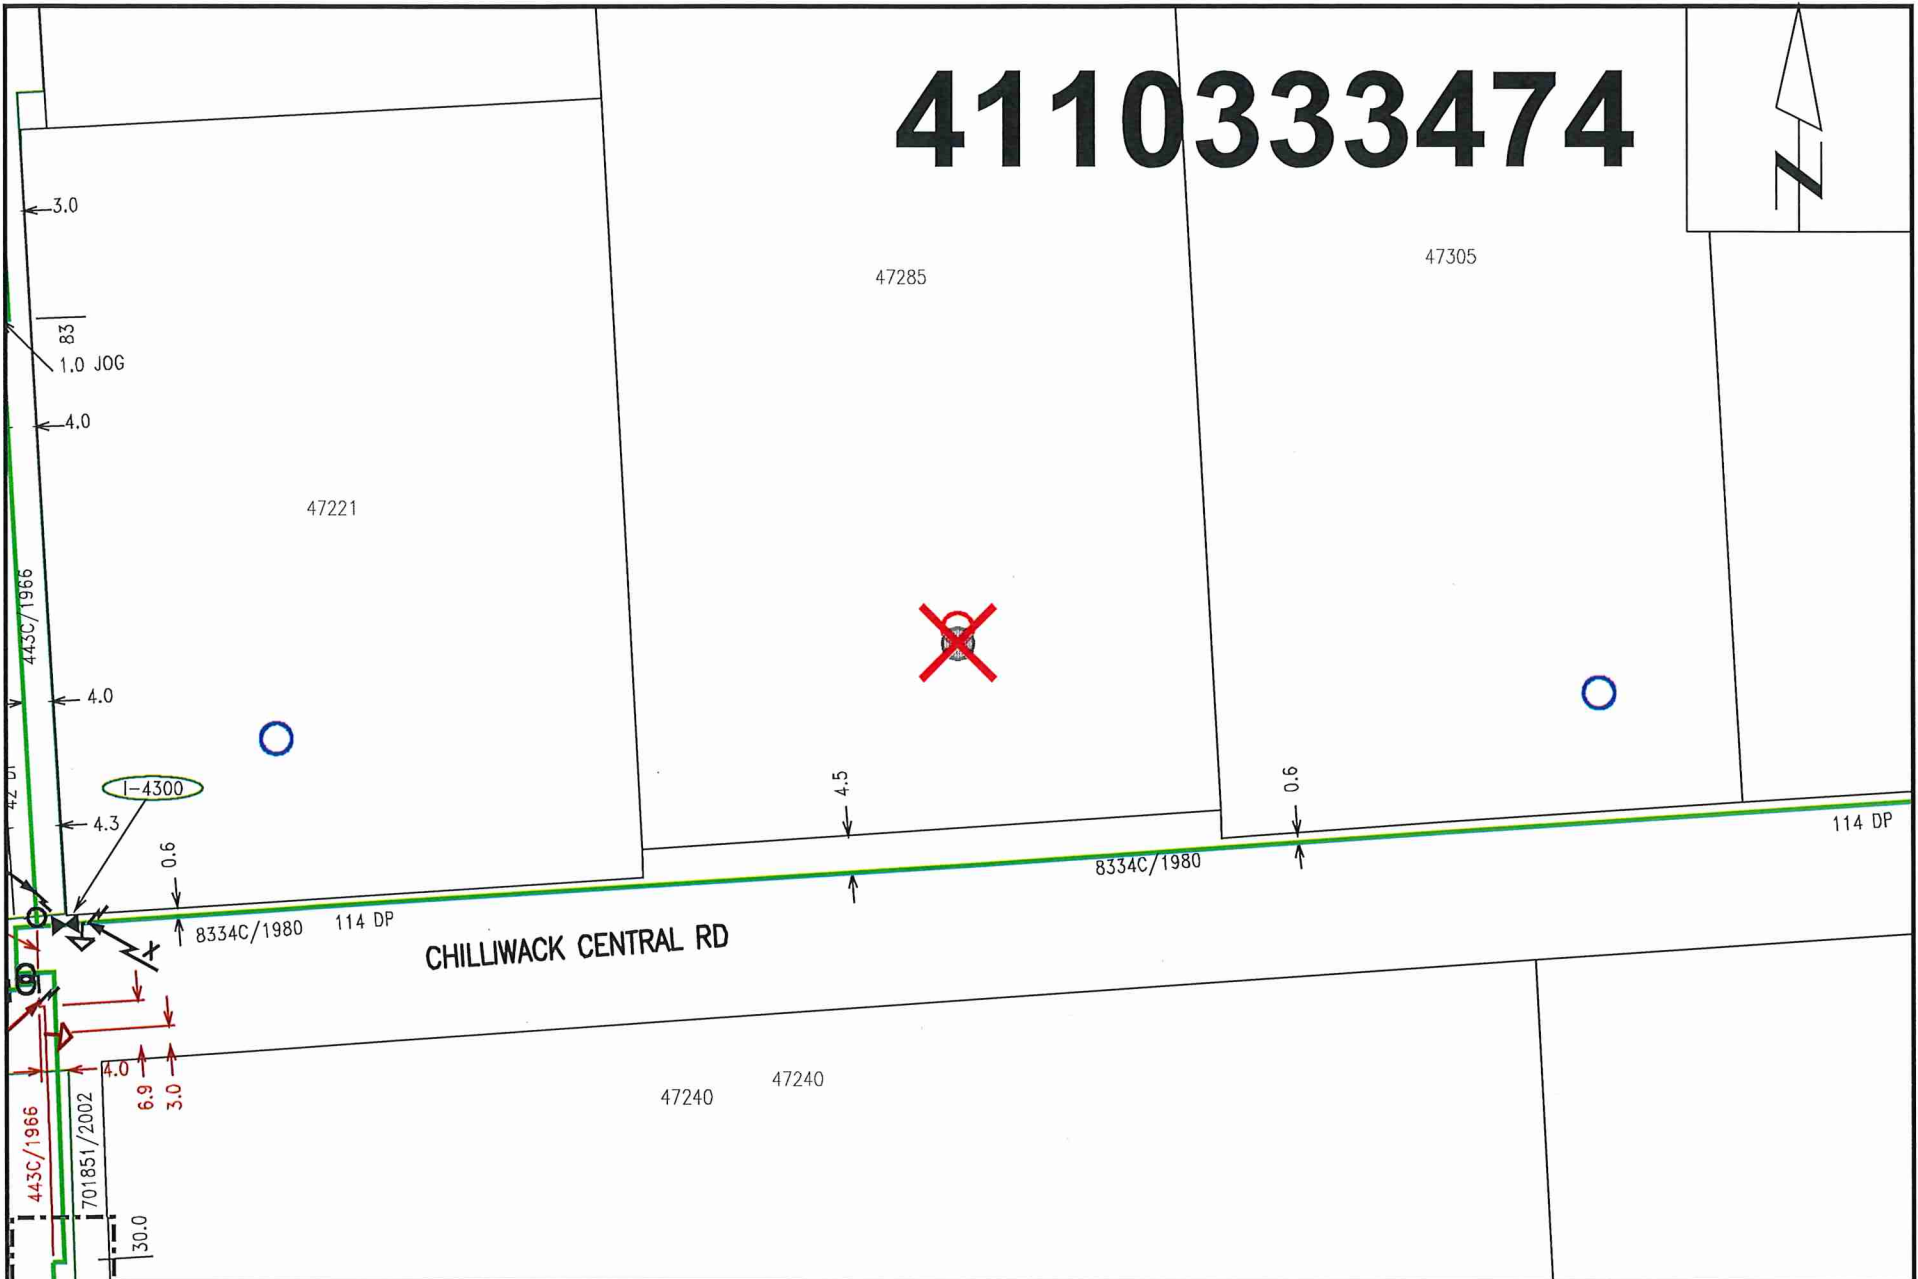

ADVANCE WARNING SIGNS WILL BE PLACED ON ALL INTERSECTING  
 SIDE STREETS WHEN REQUIRED

LEGEND

- DIRECTION TRAFFIC FLOW 
- TUBULAR MARKERS 
- WORK AREA 
- SIGN STANDS 
- TRAFFIC CONTROLLER 
- BUS STOP 

# 4110333474

Nearest Intersection: Chilliwack Central Rd and Prest Rd.  
Distance from lot to intersection is 137 meters (19 degrees South of West).  
View Scale: 1:1000

47285 Chilliwack Central Rd, Chilliwack

Order #: 31083369 Prem #: 272593 City Limits: Chilliwack

X: 1297997574.00 Y: 469254733.00

Select autotext type 2019/08/14