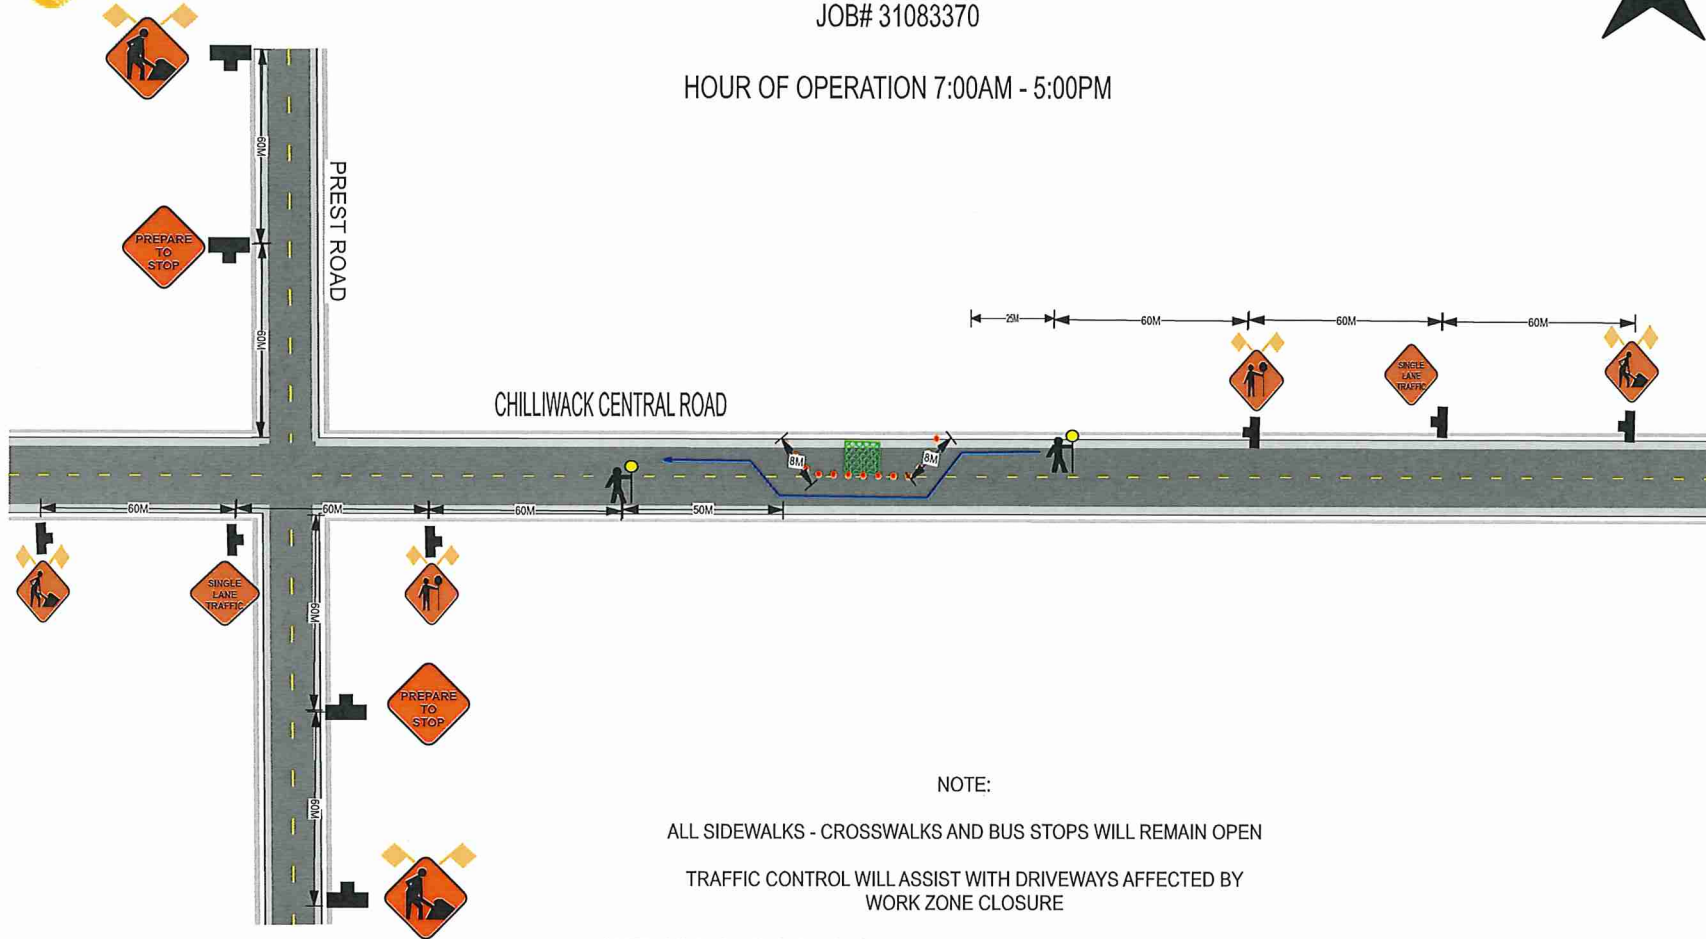

HOUR OF OPERATION 7:00AM - 5:00PM

NOTE:

ALL SIDEWALKS - CROSSWALKS AND BUS STOPS WILL REMAIN OPEN

TRAFFIC CONTROL WILL ASSIST WITH DRIVEWAYS AFFECTED BY  
 WORK ZONE CLOSURE

SPEED LIMIT ON CHILLIWACK CENTRAL ROAD AND PREST ROAD IS 60 KM PER HOUR  
 ALL SIGNS WILL BE PLACED ON WINDMASTER STANDS WITH FLAGS

ADVANCE WARNING SIGNS WILL BE PLACED ON ALL INTERSECTING  
 SIDE STREETS WHEN REQUIRED

LEGEND

- DIRECTION TRAFFIC FLOW 
- TUBULAR MARKERS 
- WORK AREA 
- SIGN STANDS 
- TRAFFIC CONTROLLER 
- BUS STOP 

# 4110333474

Nearest Intersection: Chilliwack Central Rd and Prest Rd.  
Distance from lot to intersection is 137 meters (19 degrees South of West).  
View Scale: 1:1000

47285 Chilliwack Central Rd, Chilliwack

Order #: 31083369 Prem #: 272593 City Limits: Chilliwack

X: 1297997574.00 Y: 469254733.00

Select autotext type 2019/08/14